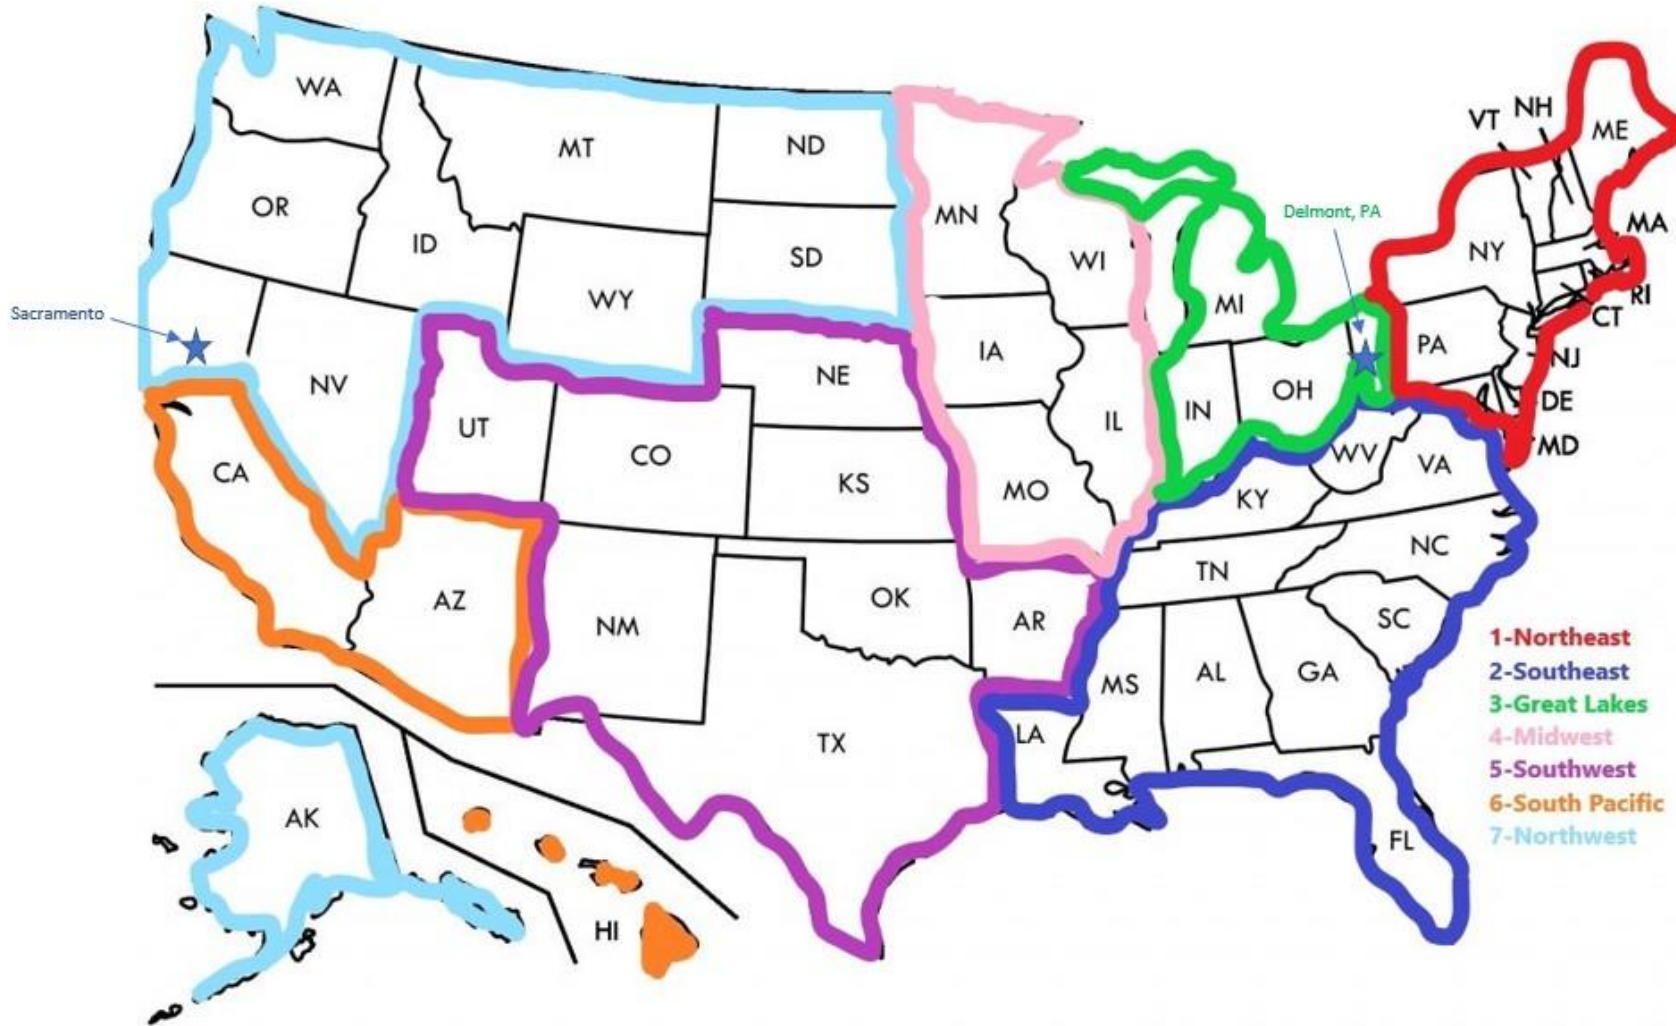

7 FUTURITY REGIONS

- Litters born September 1, 2022 and forward will be nominated in the new 7 region alignment.
- Starting in 2024, there will be 7 regional Futurity shows.

REGION #1 NORTHEAST: Maine, Vermont, Massachusetts, New Hampshire, New York, Rhode Island, Connecticut, New Jersey, Delaware, Maryland, Pennsylvania counties east of Warren, Forest, Jefferson, Indiana, Westmoreland, and Fayette

REGION #2 SOUTHEAST: North Carolina, Tennessee, Mississippi, Georgia, South Carolina, Louisiana, Alabama, Florida, Puerto Rico West Virginia, Virginia, Kentucky

REGION #3 GREAT LAKES: Michigan, Ohio, Indiana, Pennsylvania counties west of McKean, Elk, Clearfield, Cambria, Somerset.

REGION #4 MIDWEST: Wisconsin, Missouri, Illinois, Iowa, Minnesota

REGION #5 SOUTHWEST: Texas, Oklahoma, Arkansas, Colorado, New Mexico, Utah, Kansas, Nebraska

REGION #6 SOUTH PACIFIC: Arizona, Hawaii, all of Mexico, California counties south of Marin, Solano, Sacramento, El Dorado

REGION #7 NORTHWEST: California counties north of Contra Costa, San Joaquin, Calaveras and Alpine. Washington, Idaho, Wyoming, South Dakota, Oregon, Montana, North Dakota, Nevada, Alaska, all of Canada